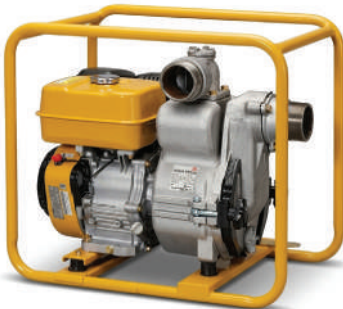

ROBIN

Brand: ROBIN
Size: 2 and 4"
Make: Japan / China
Fuel Type: Petrol / Diesel
Purpose: Normal / Trash